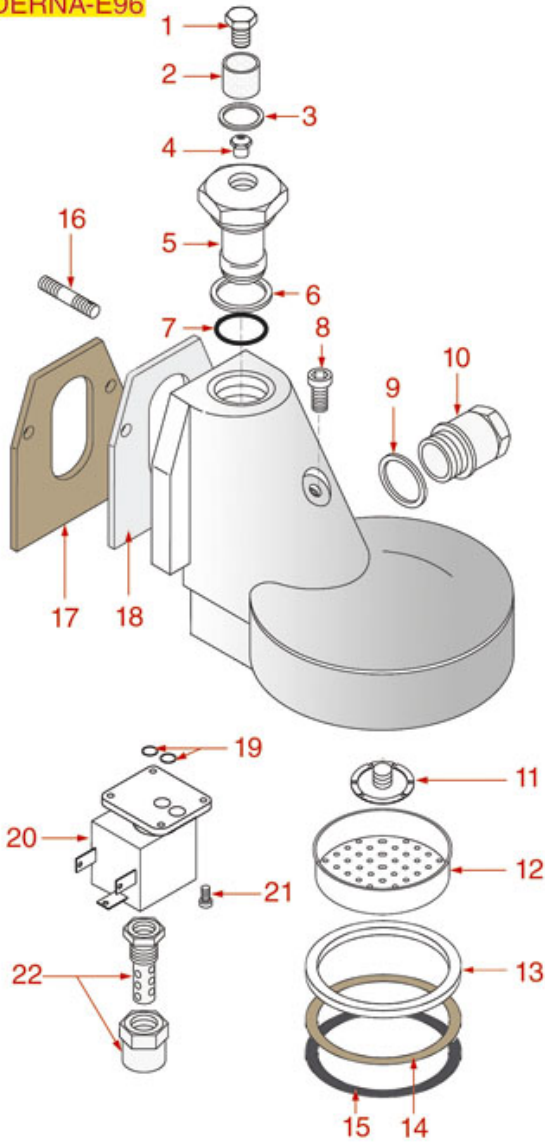

Suitable universal spare parts may not be included

BREW GROUP ELLIPSE-E96-MODERNA

MODERNA-E96

ELLIPSE

SBCA01

SAB ITALIA

Position	LF code no.	Description
1	1439001	CAP ø 16 mm FOR BREW GROUP
2	1160517	WATER FILTER ø 8.5x22 mm
3	1186314	TEFLON FLAT GASKET ø 22x17x2 mm
4	1501522	NOZZLE M6x1 HOLE ø 0,75 mm
5	1027016	UPPER CHROMIUM-PLATED SLEEVE
6	1186328	TEFLON FLAT GASKET ø 35x30x2 mm
7	1186591	O-RING 0128 VITON
8	1184804	STAINLESS STEEL SCREW M6x8
9	1186328	TEFLON FLAT GASKET ø 35x30x2 mm
10	1439011	CHROMIUM-PLATED SIDE CAP
11	1501561	GROUP SPRAY NOZZLE ø 30 mm M10x1
12	1081116	SHOWER SCREEN ø 60 mm
13	1186632	FILTER HOLDER GASKET ø 73x57x8 mm
13	1786054	FILTER HOLDER GASKET ø 73x57x7.5 mm
14	1190001	PAPER SEAL ø 73x59x0.8 mm
15	1190002	RUBBER SEAL ø 73x59x1 mm EPDM
17	1186384	COFFEE GROUP GASKET 80x70x2 mm
18	1186508	COFFEE GROUP GASKET 77x73x2 mm
19	1186611	O-RING 02025 RED SILICONE
19	1186612	O-RING 02025 VITON
20	1120330	3-WAY SOLENOID VALVE LUCIFER 240V 50Hz
20	1120332	COIL LUCIFER/PARKER 220/240V 9W 50Hz
20	1120334	3-WAY MECHANICAL COMPONENT LUCIFER
20	1120335	3-WAY SOLENOID VALVE PARKER 230V 50/60Hz
20	1120339	3-WAY MECHANICAL COMPONENT PARKER
20	3120032	COIL PARKER ZB09 9W 220/240V 50/60Hz
21	1455034	S/S SCREW T.C.C.E.I M4x10 UNI 5931
22	1349007	DRAIN CHROMIUM-PLATED FITTING
23	1186356	O-RING 03075 EPDM
24	1324024	INFUSER SPINDLE
25	1250548	INFUSION SPRING ø 11x58 mm
26	1186328	TEFLON FLAT GASKET ø 35x30x2 mm
28	1160339	BLIND FILTER
29	1160251	1 CUP FILTER 6 g
30	1160252	2-CUP FILTER 12 GRAMS
31	1160335	1 CUP FILTER 7 g
32	1160337	2-CUP FILTER 14 GRAMS
33	1250101	FILTER BLOCKING SPRING ø 1,00 mm INOX
35	1241502	FILTER HOLDER HANDLE M10
36	1022502	DOUBLE SPOUT ø 3/8"
37	1022501	SINGLE SPOUT ø 3/8"
38	1022503	STRAIGHT SINGLE SPOUT ø 3/8"
39	1165068	1 CUP FILTER HOLDER ASSEMBLY SAB
40	1165069	2 CUPS FILTER HOLDER ASSEMBLY SAB