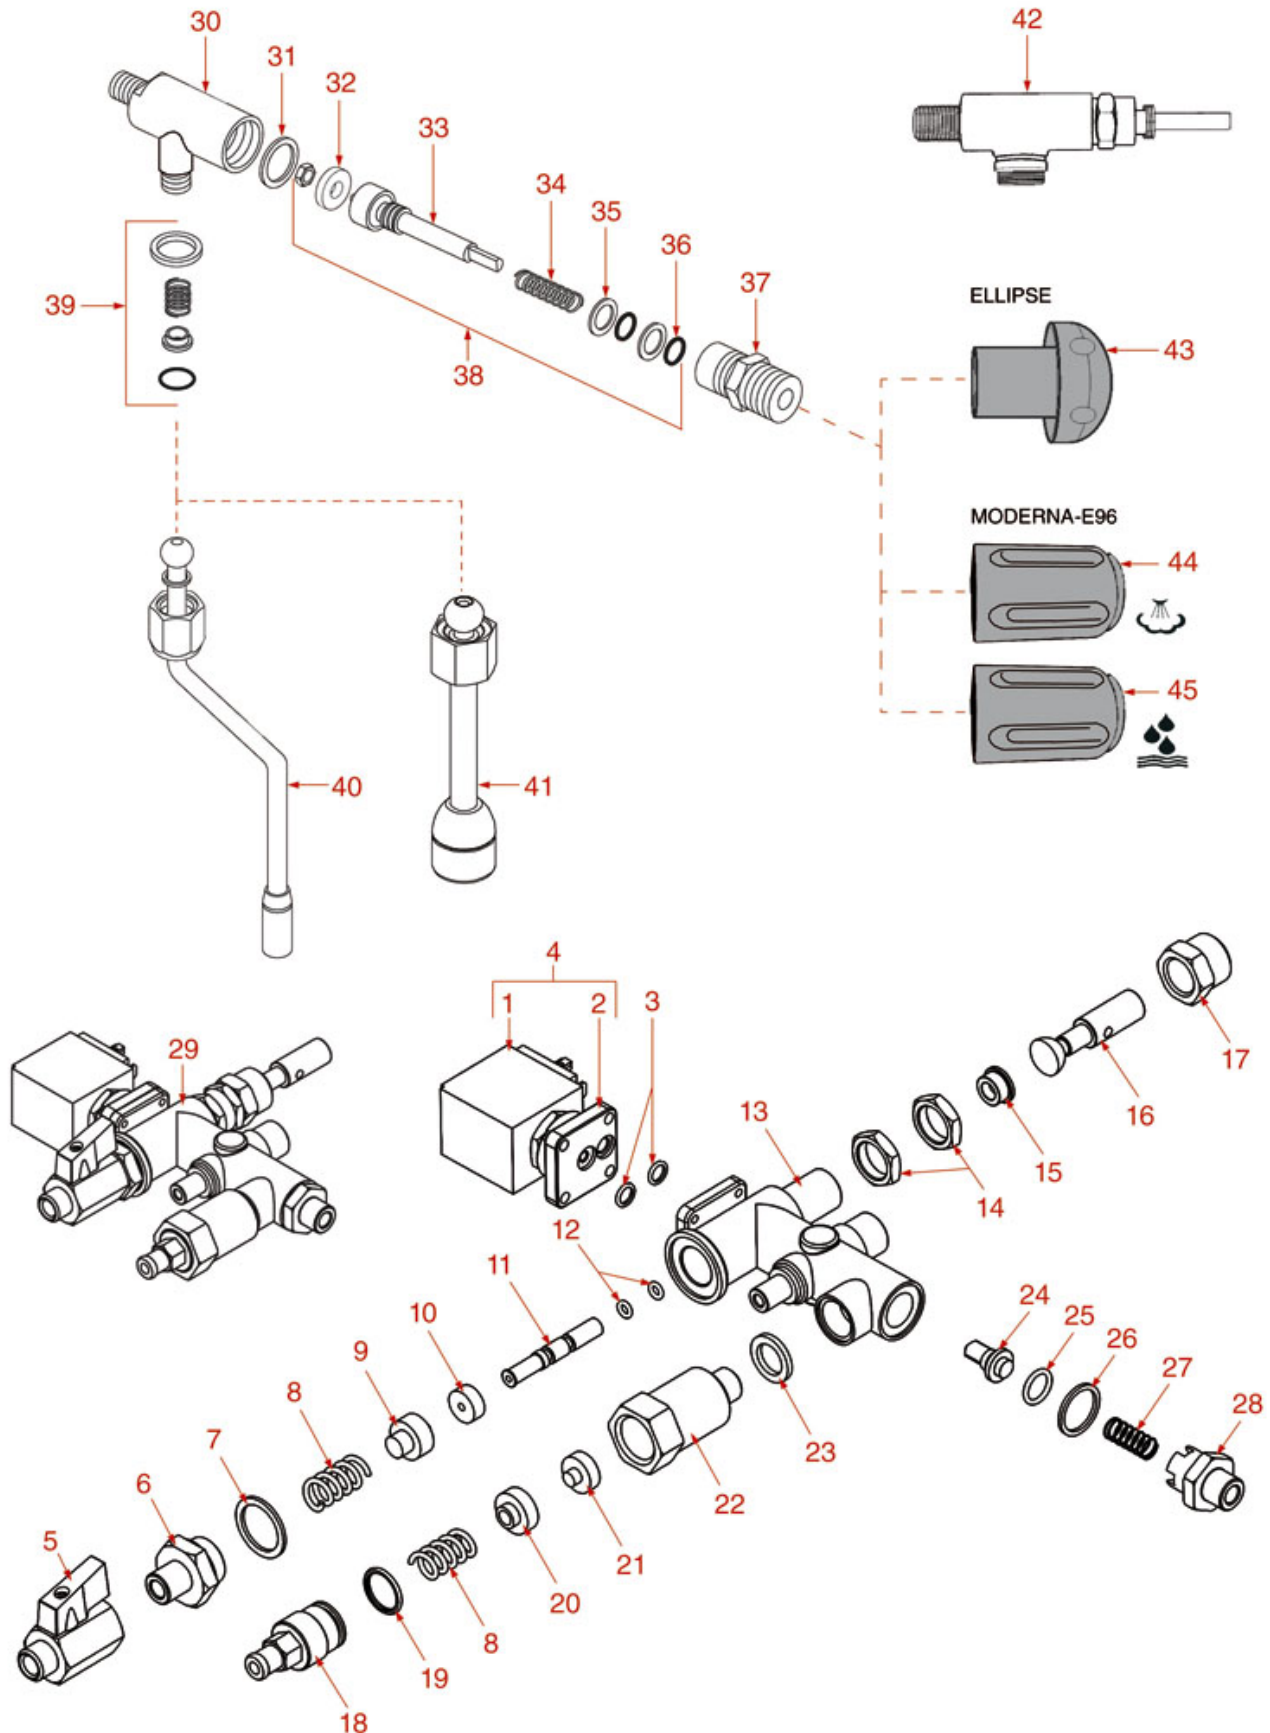

WATER/STEAM INLET TAP

MODERNA-E96-ELLIPSE

SAB ITALIA

Position	LF code no.	Description
1	1120332	COIL LUCIFER/PARKER 220/240V 9W 50Hz
1	3120032	COIL PARKER ZB09 9W 220/240V 50/60Hz
2	1120334	3-WAY MECHANICAL COMPONENT LUCIFER
2	1120339	3-WAY MECHANICAL COMPONENT PARKER
3	1186611	O-RING 02025 RED SILICONE
3	1186612	O-RING 02025 VITON
4	1120330	3-WAY SOLENOID VALVE LUCIFER 240V 50Hz
4	1120335	3-WAY SOLENOID VALVE PARKER 230V 50/60Hz
5	3526699	BALL VALVE $\varnothing$ 1/4" MF
7	1186620	COPPER FLAT GASKET $\varnothing$ 22x17x1.5 mm
12	1186900	O-RING 02015 VITON
14	1348036	NUT $\varnothing$ 3/8" WRENCH 21x6mm
17	1348344	CHROMIUM-PLATED NUT 3/8
23	1186404	TEFLON FLAT GASKET $\varnothing$ 18x13x2 mm
24	1523401	SQUARE NON-RETURN VALVE
28	1349112	FITTING $\varnothing$ 1/4"M-3/8"M
31	1186044	COPPER FLAT GASKET $\varnothing$ 24x20x1 mm
32	1186311	NBR FLAT GASKET $\varnothing$ 13x4x4 mm
36	1186556	O-RING R6 EPDM
42	1348211	STEAM TAP