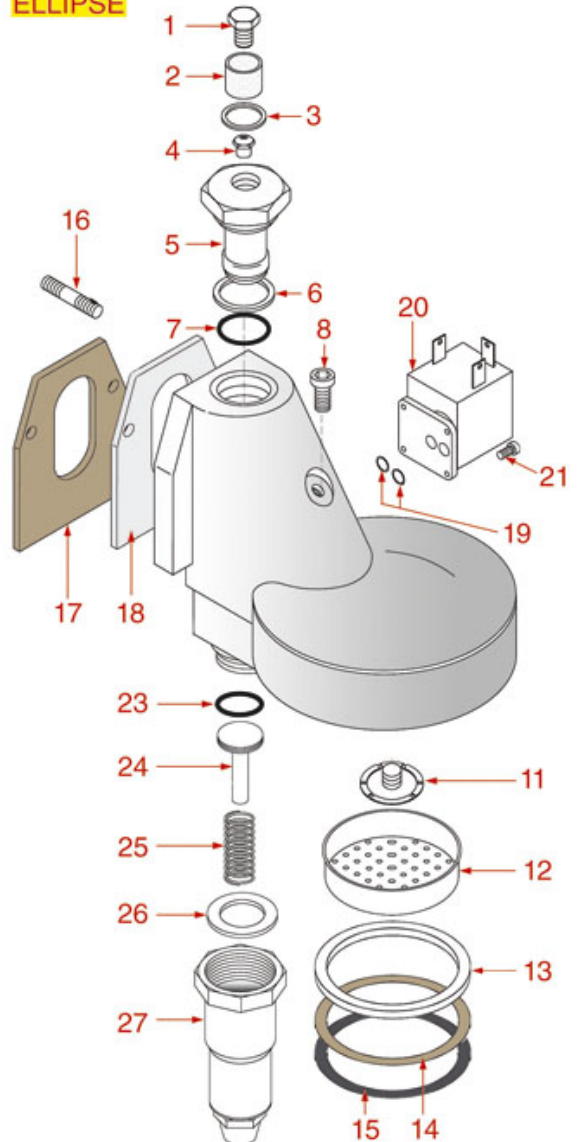

Suitable universal spare parts may not be included

BREW GROUP ELLIPSE-E96-MODERNA

MODERNA-E96

ELLIPSE

SBCA01

SAB ITALIA

Position	LF code no.	Description
1	1439001	CAP ø 16 mm FOR BREW GROUP
2	1160517	WATER FILTER ø 8.5x22 mm
3	1186314	TEFLON FLAT GASKET ø 22x17x2 mm
4	1501522	NOZZLE M6x1 HOLE ø 0,75 mm
5	1027016	UPPER CHROMIUM-PLATED SLEEVE
6	1186328	TEFLON FLAT GASKET ø 35x30x2 mm
7	1186591	O-RING 0128 VITON
8	1184804	STAINLESS STEEL SCREW M6x8
9	1186328	TEFLON FLAT GASKET ø 35x30x2 mm
10	1439011	CHROMIUM-PLATED SIDE CAP
11	1501561	GROUP SPRAY NOZZLE ø 30 mm M10x1
12	1081116	SHOWER SCREEN ø 60 mm
13	1186632	FILTER HOLDER GASKET ø 73x57x8 mm
13	1786054	FILTER HOLDER GASKET ø 73x57x7.5 mm
14	1190001	PAPER SEAL ø 73x59x0.8 mm
15	1190002	RUBBER SEAL ø 73x59x1 mm EPDM
17	1186384	COFFEE GROUP GASKET 80x70x2 mm
18	1186508	COFFEE GROUP GASKET 77x73x2 mm
19	1186611	O-RING 02025 RED SILICONE
19	1186612	O-RING 02025 VITON
20	1120330	3-WAY SOLENOID VALVE LUCIFER 240V 50Hz
20	1120332	COIL LUCIFER/PARKER 220/240V 9W 50Hz
20	1120334	3-WAY MECHANICAL COMPONENT LUCIFER
20	1120335	3-WAY SOLENOID VALVE PARKER 230V 50/60Hz
20	1120339	3-WAY MECHANICAL COMPONENT PARKER
20	3120032	COIL PARKER ZB09 9W 220/240V 50/60Hz
21	1455034	S/S SCREW T.C.C.E.I M4x10 UNI 5931
22	1349007	DRAIN CHROMIUM-PLATED FITTING
23	1186356	O-RING 03075 EPDM
24	1324024	INFUSER SPINDLE
25	1250548	INFUSION SPRING ø 11x58 mm
26	1186328	TEFLON FLAT GASKET ø 35x30x2 mm
28	1160339	BLIND FILTER
29	1160251	1 CUP FILTER 6 g
30	1160252	2-CUP FILTER 12 GRAMS
31	1160335	1 CUP FILTER 7 g
32	1160337	2-CUP FILTER 14 GRAMS
33	1250101	FILTER BLOCKING SPRING ø 1,00 mm INOX
35	1241502	FILTER HOLDER HANDLE M10
36	1022502	DOUBLE SPOUT ø 3/8"
37	1022501	SINGLE SPOUT ø 3/8"
38	1022503	STRAIGHT SINGLE SPOUT ø 3/8"
39	1165068	1 CUP FILTER HOLDER ASSEMBLY SAB
40	1165069	2 CUPS FILTER HOLDER ASSEMBLY SAB