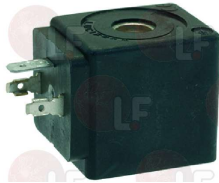

SAB ITALIA SVTMD003

Solenoid valves

1120332 COIL LUCIFER/PARKER 220/240V 9W 50Hz
width 32 mm - height 38 mm
depth 43 mm
for Coffee machine (BEZZERA) ELLISSE
for Coffee machine (BRASILIA) CENTURY - PORTOFINO
for Coffee machine (CONTI) CLUB - TWIN STAR2
XEOS2
for Coffee machine (ESSIKA) SK2 - SSK2
for Coffee machine (FAEMA) COMPACT - DUEA
EXPRESS - E61 - E91
for Coffee machine (FIORENZATO C.S.) MURANO
for Coffee machine (PAVONI) BART
for Coffee machine (RANCILIO) EPOCA
for Coffee machine (RENEKA) LC - VIVA - VIVAS
XLPALLAS
for Coffee machine (SAN MARCO) EUROPA95 - NS85