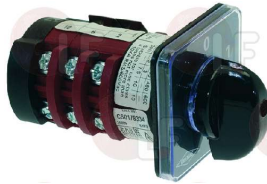

SAB ITALIA SVTMP010

Suitable for:

SAB ITALIA

Suitable for:

Rotary switches

- 1319036 SELECTOR SWITCH 0-2 POSITIONS 20A 690V**
 square pin 5x5 mm
 for Coffee machine (SAB ITALIA) ELLIPSE - E96
 JOLLY - MODERNA
 for Coffee machine (VIBIEMME) DOMOBARSUPER
 DOSAPLUS - KOMETA - MERCURY - MINIMAX - SILVER