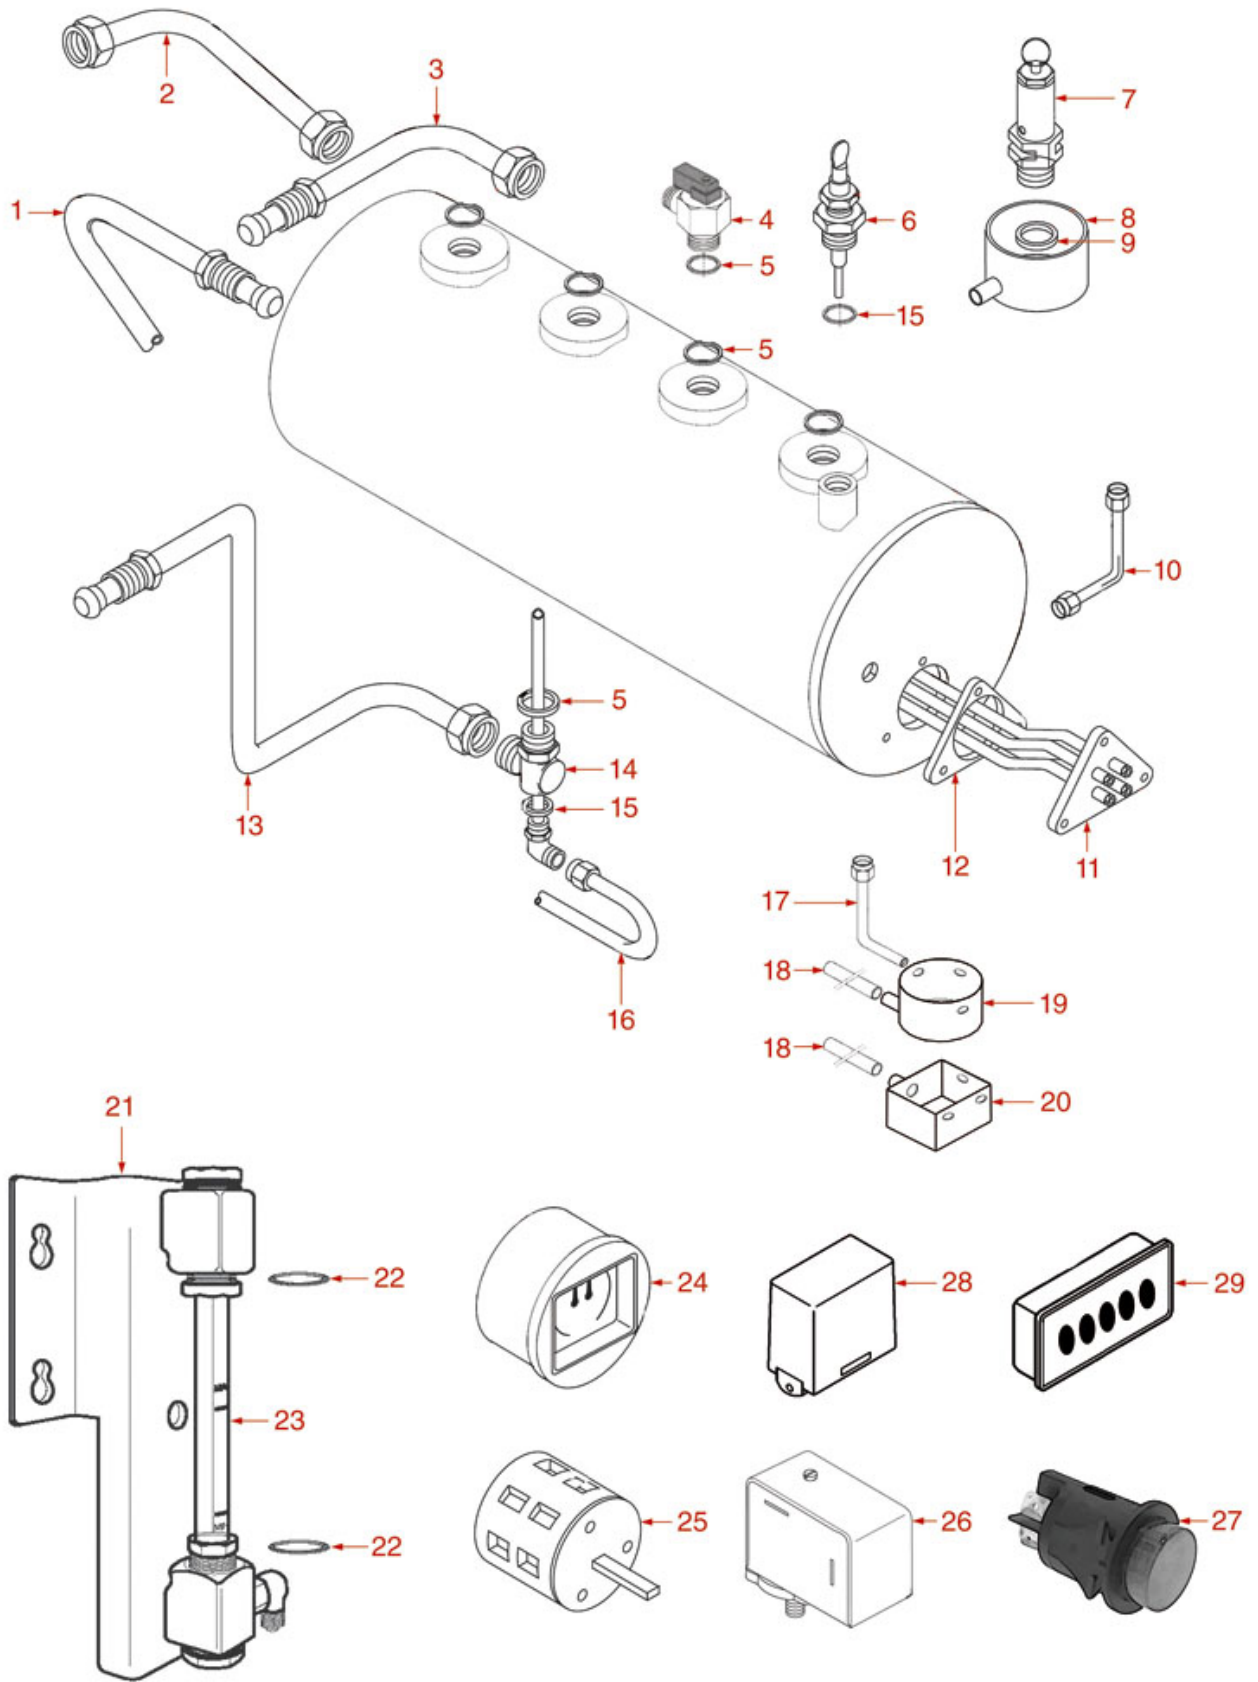

WATER/STEAM INLET TAP

MODERNA-E96-ELLIPSE

SAB ITALIA

Position	LF code no.	Description
1	1120332	COIL LUCIFER/PARKER 220/240V 9W 50Hz
1	3120032	COIL PARKER ZB09 9W 220/240V 50/60Hz
2	1120334	3-WAY MECHANICAL COMPONENT LUCIFER
2	1120339	3-WAY MECHANICAL COMPONENT PARKER
3	1186611	O-RING 02025 RED SILICONE
3	1186612	O-RING 02025 VITON
4	1120330	3-WAY SOLENOID VALVE LUCIFER 240V 50Hz
4	1120335	3-WAY SOLENOID VALVE PARKER 230V 50/60Hz
5	3526699	BALL VALVE \varnothing 1/4" MF
7	1186620	COPPER FLAT GASKET \varnothing 22x17x1.5 mm
12	1186900	O-RING 02015 VITON
14	1348036	NUT \varnothing 3/8" WRENCH 21x6mm
17	1348344	CHROMIUM-PLATED NUT 3/8
23	1186404	TEFLON FLAT GASKET \varnothing 18x13x2 mm
24	1523401	SQUARE NON-RETURN VALVE
28	1349112	FITTING \varnothing 1/4"M-3/8"M
31	1186044	COPPER FLAT GASKET \varnothing 24x20x1 mm
32	1186311	NBR FLAT GASKET \varnothing 13x4x4 mm
36	1186556	O-RING R6 EPDM
42	1348211	STEAM TAP

BOILER AND MISCELLANEOUS

MODERNA-E96-ELLIPSE

SBCA10

Positions without LF code no.: upon request

SAB ITALIA

Position	LF code no.	Description
5	1186047	ROUND COPPER GASKET \varnothing 28x22x3 mm
7	1523003	BOILER VALVE \varnothing 3/8" M
9	1186201	TEFLON FLAT GASKET \varnothing 21x16.8x2 mm
11	1755213	HEATING ELEMENT 5000W 230V
11	1755330	HEATING ELEMENT 1800W 230V
11	1755331	HEATING ELEMENT 3000W 230V
12	1186538	TRIANGULAR GASKET FOR HEATING ELEMENT
12	1186621	TRIANGULAR GASKET FOR HEATING ELEMENT
12	1186634	TRIANGULAR GASKET FOR HEATING ELEMENT
15	1186619	COPPER FLAT GASKET \varnothing 18x14x1.5 mm
18	1449688	SILICONE HOSE \varnothing 8x14 SHORE 60 - 10 m
25	1319036	SELECTOR SWITCH 0-2 POSITIONS 20A 690V
26	1320531	PRESSURE SWITCH P302/6 3-POLES 30A
27	3319948	RED BIPOLAR SWITCH 16A 250V
29	1319496	PUSH-BUTTON PANEL 6 BUTTONS
29	1319497	PUSH-BUTTON PANEL 5 BUTTONS