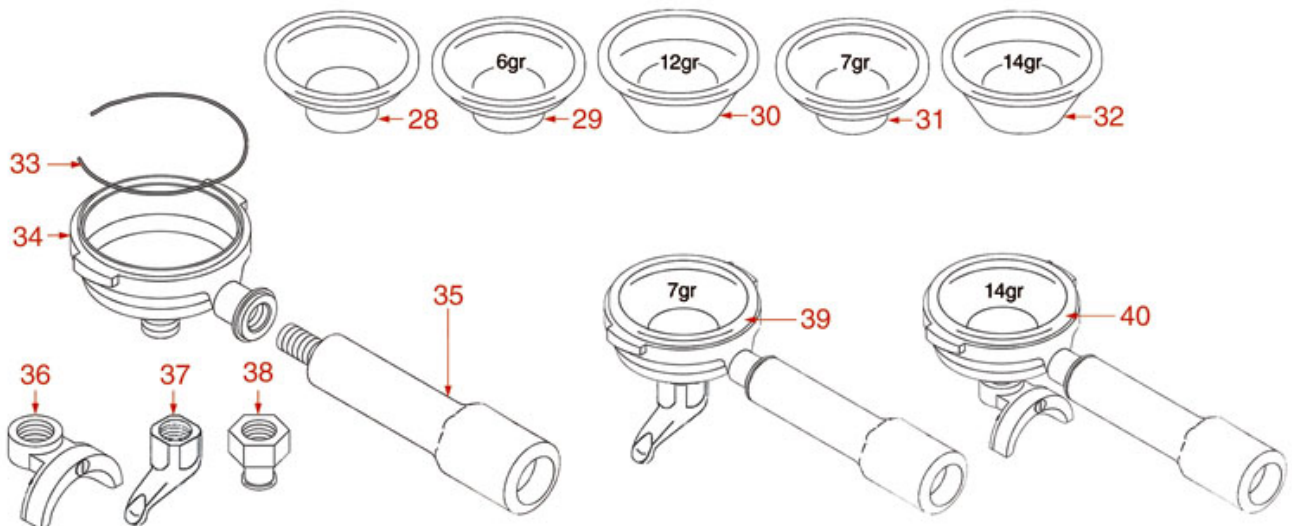

Suitable universal spare parts may not be included

BREW GROUP ELLIPSE-E96-MODERNA

MODERNA-E96

ELLIPSE

SBCA01

SAB ITALIA

Position	LF code no.	Description
1	1439001	CAP ø 16 mm FOR BREW GROUP
2	1160517	WATER FILTER ø 8.5x22 mm
3	1186314	TEFLON FLAT GASKET ø 22x17x2 mm
4	1501522	NOZZLE M6x1 HOLE ø 0,75 mm
5	1027016	UPPER CHROMIUM-PLATED SLEEVE
6	1186328	TEFLON FLAT GASKET ø 35x30x2 mm
7	1186591	O-RING 0128 VITON
8	1184804	STAINLESS STEEL SCREW M6x8
9	1186328	TEFLON FLAT GASKET ø 35x30x2 mm
10	1439011	CHROMIUM-PLATED SIDE CAP
11	1501561	GROUP SPRAY NOZZLE ø 30 mm M10x1
12	1081116	SHOWER SCREEN ø 60 mm
13	1186632	FILTER HOLDER GASKET ø 73x57x8 mm
13	1786054	FILTER HOLDER GASKET ø 73x57x7.5 mm
14	1190001	PAPER SEAL ø 73x59x0.8 mm
15	1190002	RUBBER SEAL ø 73x59x1 mm EPDM
17	1186384	COFFEE GROUP GASKET 80x70x2 mm
18	1186508	COFFEE GROUP GASKET 77x73x2 mm
19	1186611	O-RING 02025 RED SILICONE
19	1186612	O-RING 02025 VITON
20	1120330	3-WAY SOLENOID VALVE LUCIFER 240V 50Hz
20	1120332	COIL LUCIFER/PARKER 220/240V 9W 50Hz
20	1120334	3-WAY MECHANICAL COMPONENT LUCIFER
20	1120335	3-WAY SOLENOID VALVE PARKER 230V 50/60Hz
20	1120339	3-WAY MECHANICAL COMPONENT PARKER
20	3120032	COIL PARKER ZB09 9W 220/240V 50/60Hz
21	1455034	S/S SCREW T.C.C.E.I M4x10 UNI 5931
22	1349007	DRAIN CHROMIUM-PLATED FITTING
23	1186356	O-RING 03075 EPDM
24	1324024	INFUSER SPINDLE
25	1250548	INFUSION SPRING ø 11x58 mm
26	1186328	TEFLON FLAT GASKET ø 35x30x2 mm
28	1160339	BLIND FILTER
29	1160251	1 CUP FILTER 6 g
30	1160252	2-CUP FILTER 12 GRAMS
31	1160335	1 CUP FILTER 7 g
32	1160337	2-CUP FILTER 14 GRAMS
33	1250101	FILTER BLOCKING SPRING ø 1,00 mm INOX
35	1241502	FILTER HOLDER HANDLE M10
36	1022502	DOUBLE SPOUT ø 3/8"
37	1022501	SINGLE SPOUT ø 3/8"
38	1022503	STRAIGHT SINGLE SPOUT ø 3/8"
39	1165068	1 CUP FILTER HOLDER ASSEMBLY SAB
40	1165069	2 CUPS FILTER HOLDER ASSEMBLY SAB